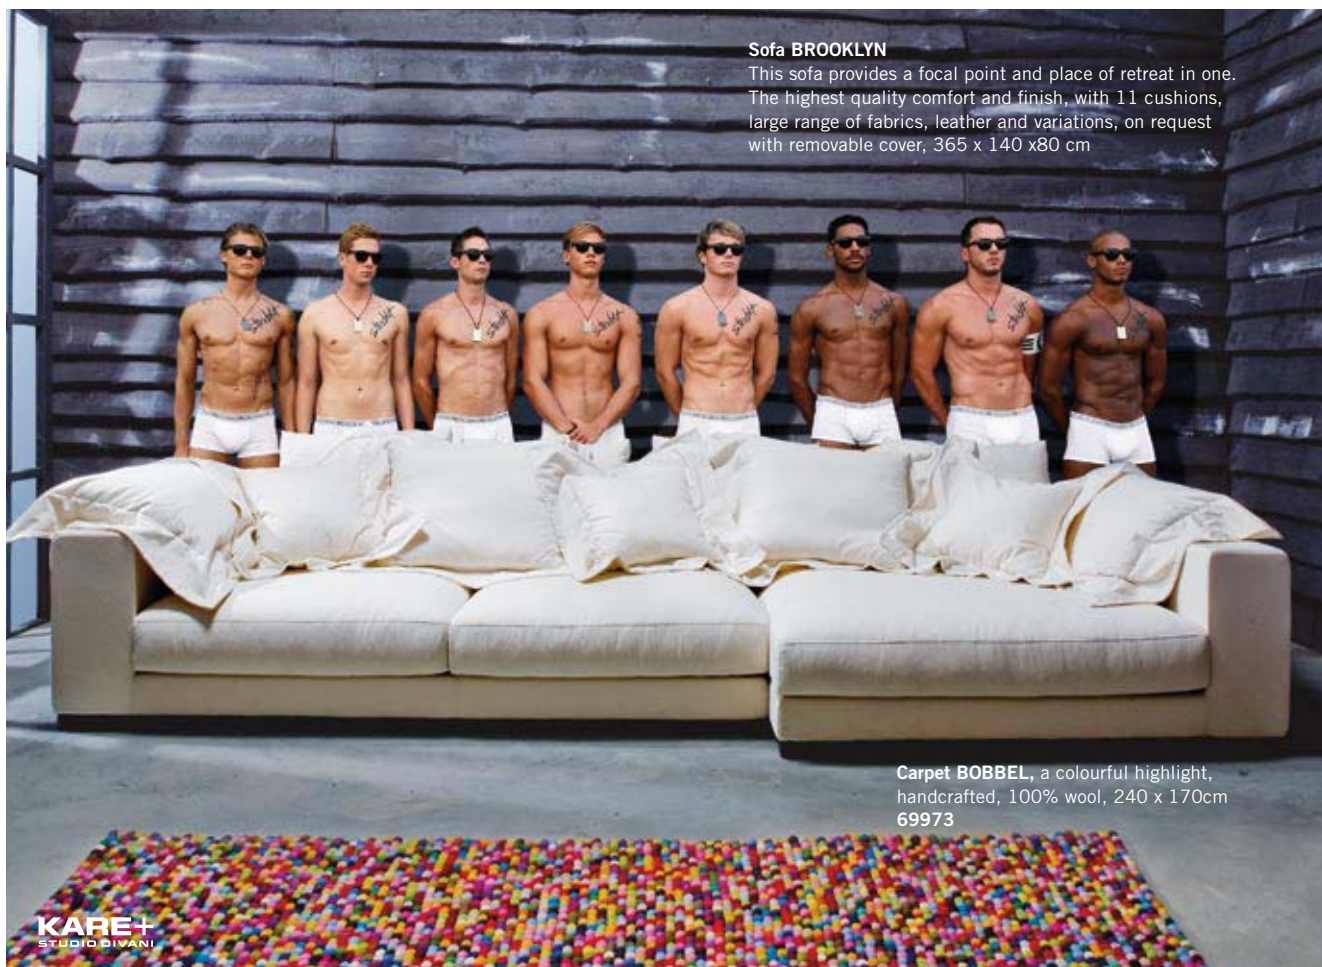

Sofa BROOKLYN

This sofa provides a focal point and place of retreat in one. The highest quality comfort and finish, with 11 cushions, large range of fabrics, leather and variations, on request with removable cover, 365 x 140 x80 cm

Carpet BOBBEL, a colourful highlight, handcrafted, 100% wool, 240 x 170cm 69973

KARE+
STUDIO DIVANI